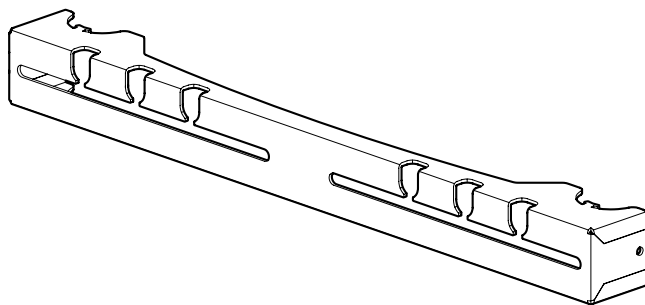

Installation Guide

SPDS4110

VESA bracket for in-window floor mount – 2nd screen

CAUTION

- Please ensure that you read and understand the content of the installation guide, before you begin the installation process.
- This product must be installed by a professional installer. More than one person needs to be involved in the installation of this product.
- This product is designed to be mounted on a designated mount from Ergonomic Solutions.
- Do not overtighten the fixings.
- The maximum weight limit for the hardware (screen, accessories etc.) for this solution is 60 kg. Do not exceed the stated weight limit.
- This product is intended for indoor use only.
- This solution is designed for certified hardware and accessories. Always follow the installation guide from the hardware manufacturer for correct installation.
- Do not power the hardware, until the entire solution is fully assembled.
- If these installation instructions are not followed precisely, it could lead to product failure and potential personal injury.
- Ergonomic Solutions cannot be held responsible for any product failure or personal injury, if the installation instructions are not followed correctly.
- Ergonomic Solutions cannot be held responsible for any product failure or personal injury, if any modifications have been made to the product by the customer.

MAINTENANCE

- It is the responsibility of the customer to periodically check the installation and ensure it is clean and all fixings are tightened correctly

Tool list

Box content

x2 (A)

x4 M6x20

x4 M8x16

x4 M8x25

x4 M8x35

x4 M6x12

x4 M8 washer

x4 M8 spacer

1 Preparation, screen brackets assembly

- M8x35
- OR
- M8x25
- OR
- M8x16
- OR
- M6x12
- M8 spacer
- M8 washer

2 Screen mounting

SPDS4100
supplied
seperately