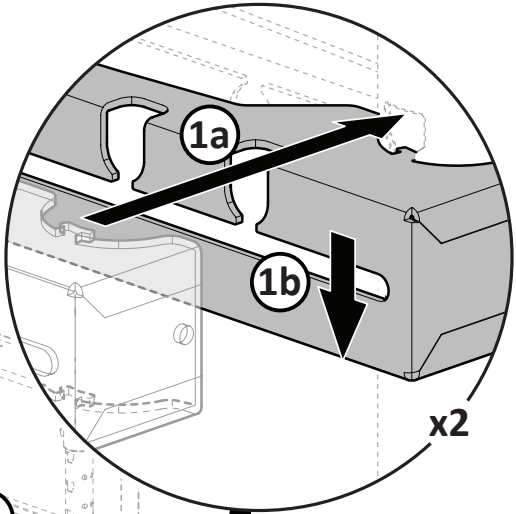

MAINTENANCE

- It is the responsibility of the customer to periodically check the installation and ensure it is clean and all fixings are tightened correctly

Tool list

Box content

x2 (A)

x4 M6x20

x4 M8x16

x4 M8x25

x4 M8x35

x4 M6x12

x4 M8 washer

x4 M8 spacer

1 Preparation, screen brackets assembly

- M8x35
- OR
- M8x25
- OR
- M8x16
- OR
- M6x12
- M8 spacer
- M8 washer

2 Screen mounting

SPDS4100
supplied
seperately