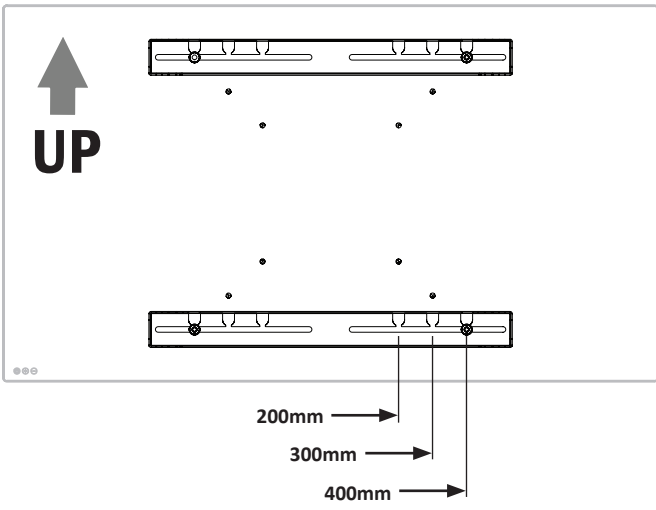

MAINTENANCE

- It is the responsibility of the customer to periodically check the installation and ensure it is clean and all fixings are tightened correctly

Tool list

Box content

x2 (A)

x4 M6x20

x4 M8x16

x4 M8x25

x4 M8x35

x4 M6x12

x4 M8 washer

x4 M8 spacer

1 Preparation, screen brackets assembly

- M8x35
- OR
- M8x25
- OR
- M8x16
- OR
- M6x12
- M8 spacer
- M8 washer

2 Screen mounting

SPDS4100
supplied
seperately