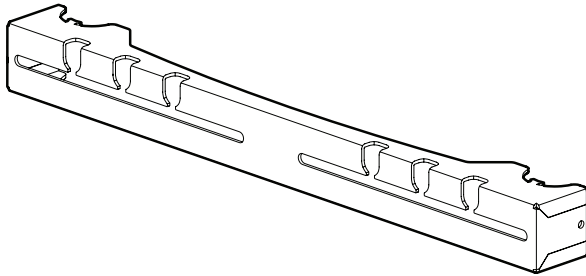

Installation Guide

SPDS4110

VESA bracket for in-window floor mount – 2nd screen

CAUTION

- Please ensure that you read and understand the content of the installation guide, before you begin the installation process.
- This product must be installed by a professional installer. More than one person needs to be involved in the installation of this product.
- This product is designed to be mounted on a designated mount from Ergonomic Solutions.
- Do not overtighten the fixings.
- The maximum weight limit for the hardware (screen, accessories etc.) for this solution is 60 kg. Do not exceed the stated weight limit.
- This product is intended for indoor use only.
- This solution is designed for certified hardware and accessories. Always follow the installation guide from the hardware manufacturer for correct installation.
- Do not power the hardware, until the entire solution is fully assembled.
- If these installation instructions are not followed precisely, it could lead to product failure and potential personal injury.
- Ergonomic Solutions cannot be held responsible for any product failure or personal injury, if the installation instructions are not followed correctly.
- Ergonomic Solutions cannot be held responsible for any product failure or personal injury, if any modifications have been made to the product by the customer.

MAINTENANCE

- It is the responsibility of the customer to periodically check the installation and ensure it is clean and all fixings are tightened correctly

Tool list

Box content

x2 (A)

x4 M6x20

x4 M8x16

x4 M8x25

x4 M8x35

x4 M6x12

x4 M8 washer

x4 M8 spacer

1 Preparation, screen brackets assembly

- M8x35
- OR
- M8x25
- OR
- M8x16
- OR
- M6x12
- M8 spacer
- M8 washer

2 Screen mounting

SPDS4100
supplied
seperately