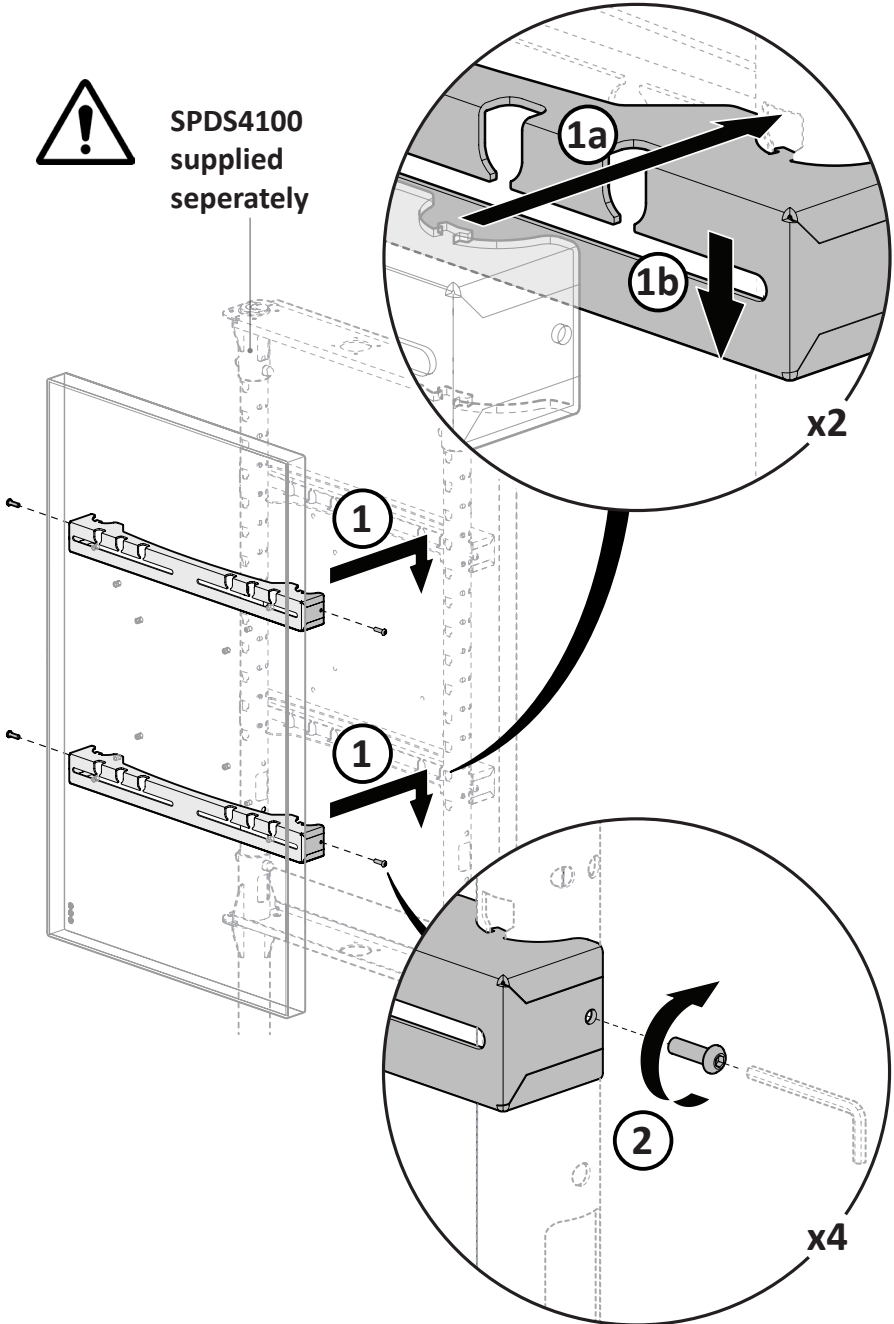

Installation Guide

SPDS4110

VESA bracket for in-window floor mount – 2nd screen

CAUTION

- Please ensure that you read and understand the content of the installation guide, before you begin the installation process.
- This product must be installed by a professional installer. More than one person needs to be involved in the installation of this product.
- This product is designed to be mounted on a designated mount from Ergonomic Solutions.
- Do not overtighten the fixings.
- The maximum weight limit for the hardware (screen, accessories etc.) for this solution is 60 kg. Do not exceed the stated weight limit.
- This product is intended for indoor use only.
- This solution is designed for certified hardware and accessories. Always follow the installation guide from the hardware manufacturer for correct installation.
- Do not power the hardware, until the entire solution is fully assembled.
- If these installation instructions are not followed precisely, it could lead to product failure and potential personal injury.
- Ergonomic Solutions cannot be held responsible for any product failure or personal injury, if the installation instructions are not followed correctly.
- Ergonomic Solutions cannot be held responsible for any product failure or personal injury, if any modifications have been made to the product by the customer.

MAINTENANCE

- It is the responsibility of the customer to periodically check the installation and ensure it is clean and all fixings are tightened correctly

Tool list

Box content

x2 (A)

x4 M6x20

x4 M8x16

x4 M8x25

x4 M8x35

x4 M6x12

x4 M8 washer

x4 M8 spacer

1 Preparation, screen brackets assembly

- M8x35
- OR
- M8x25
- OR
- M8x16
- OR
- M6x12
- M8 spacer
- M8 washer

2 Screen mounting

SPDS4100
supplied
seperately