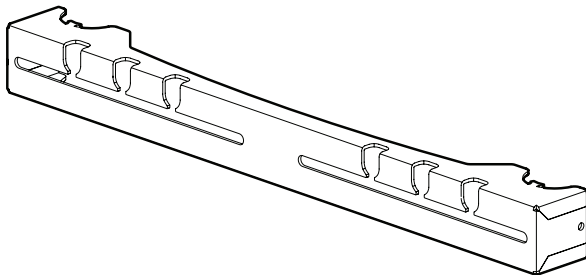

Installation Guide

SPDS4110

VESA bracket for in-window floor mount – 2nd screen

CAUTION

- Please ensure that you read and understand the content of the installation guide, before you begin the installation process.
- This product must be installed by a professional installer. More than one person needs to be involved in the installation of this product.
- This product is designed to be mounted on a designated mount from Ergonomic Solutions.
- Do not overtighten the fixings.
- The maximum weight limit for the hardware (screen, accessories etc.) for this solution is 60 kg. Do not exceed the stated weight limit.
- This product is intended for indoor use only.
- This solution is designed for certified hardware and accessories. Always follow the installation guide from the hardware manufacturer for correct installation.
- Do not power the hardware, until the entire solution is fully assembled.
- If these installation instructions are not followed precisely, it could lead to product failure and potential personal injury.
- Ergonomic Solutions cannot be held responsible for any product failure or personal injury, if the installation instructions are not followed correctly.
- Ergonomic Solutions cannot be held responsible for any product failure or personal injury, if any modifications have been made to the product by the customer.

MAINTENANCE

- It is the responsibility of the customer to periodically check the installation and ensure it is clean and all fixings are tightened correctly

Tool list

Box content

x2 (A)

x4 M6x20

x4 M8x16

x4 M8x25

x4 M8x35

x4 M6x12

x4 M8 washer

x4 M8 spacer

1 Preparation, screen brackets assembly

- M8x35
- OR
- M8x25
- OR
- M8x16
- OR
- M6x12
- M8 spacer
- M8 washer

2 Screen mounting

SPDS4100
supplied
seperately