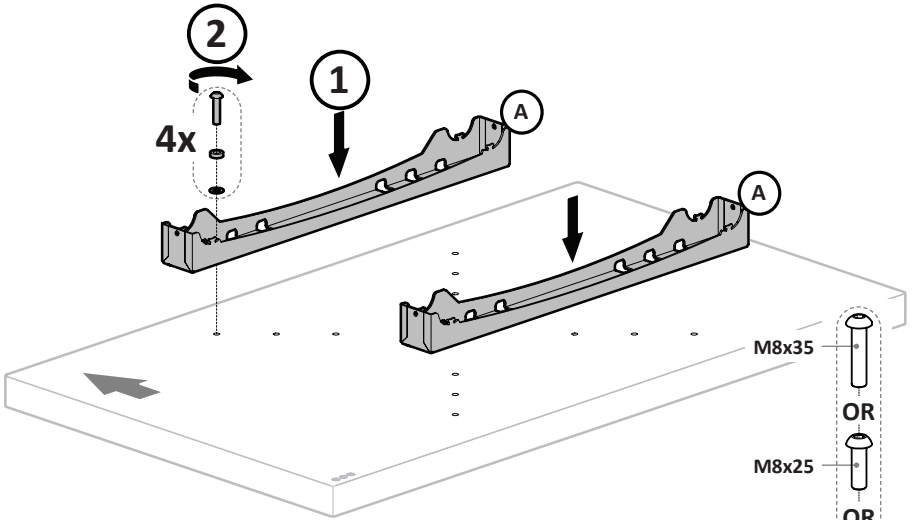

Installation Guide

SPDS4110

VESA bracket for in-window floor mount – 2nd screen

CAUTION

- Please ensure that you read and understand the content of the installation guide, before you begin the installation process.
- This product must be installed by a professional installer. More than one person needs to be involved in the installation of this product.
- This product is designed to be mounted on a designated mount from Ergonomic Solutions.
- Do not overtighten the fixings.
- The maximum weight limit for the hardware (screen, accessories etc.) for this solution is 60 kg. Do not exceed the stated weight limit.
- This product is intended for indoor use only.
- This solution is designed for certified hardware and accessories. Always follow the installation guide from the hardware manufacturer for correct installation.
- Do not power the hardware, until the entire solution is fully assembled.
- If these installation instructions are not followed precisely, it could lead to product failure and potential personal injury.
- Ergonomic Solutions cannot be held responsible for any product failure or personal injury, if the installation instructions are not followed correctly.
- Ergonomic Solutions cannot be held responsible for any product failure or personal injury, if any modifications have been made to the product by the customer.

MAINTENANCE

- It is the responsibility of the customer to periodically check the installation and ensure it is clean and all fixings are tightened correctly

Tool list

Box content

x2 (A)

x4 M6x20

x4 M8x16

x4 M8x25

x4 M8x35

x4 M6x12

x4 M8 washer

x4 M8 spacer

1 Preparation, screen brackets assembly

- M8x35
- OR
- M8x25
- OR
- M8x16
- OR
- M6x12
- M8 spacer
- M8 washer

2 Screen mounting

SPDS4100
supplied
seperately